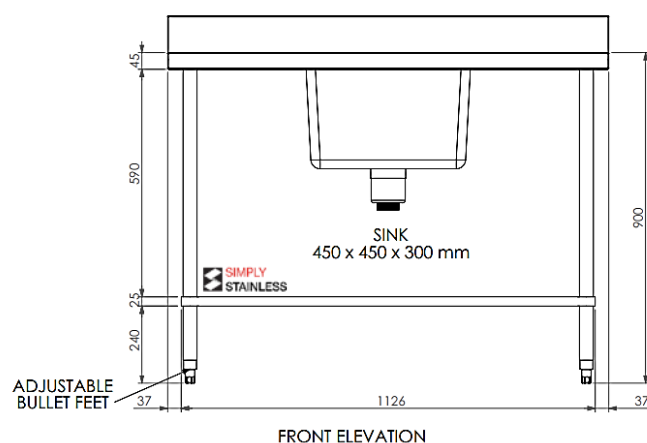

SIMPLY STAINLESS

www.simplystainless.com

SPECIFICATION	
Tops	High quality 304 grade stainless steel, 1.0mm gauge, no. 4 finish, 450 x 450 x 300 welded bowl w/ sink waste, 100mm upstand (150mm bevelled upstand on 700 series), 20mm wet edge, 60 litre bowl, supplied with 1 x Watermark approved 90mm waste with basket
Top hat channel	Reinforcing Channel made from 1.0mm stainless steel
Frames	38mm round stainless steel tube, satin polished, machined collars, Adjustable Bullet Feet
Undershelves	22mm stainless pipe, high quality stainless steel, welded collars

IND - 05.06/07	SINK BENCH SINGLE BOWL (L-Left Hand Bowl, C- Centre Bowl, R- Right Hand Bowl)	
	Product Code	Dimensions
	IND - 05.6.0600	600mm x 600mm x 900mm
	IND - 05.6.1200 (L,C,R)	1200mm x 600mm x 900mm
	IND - 05.6.1500 (L,C,R)	1500mm x 600mm x 900mm
	IND - 05.6.1800 (L,C,R)	1800mm x 600mm x 900mm
	IND - 05.6.2100 (L,C,R)	2100mm x 600mm x 900mm
	IND - 05.7.0600	600mm x 700mm x 900mm
	IND - 05.7.1200 (L,C,R)	1200mm x 700mm x 900mm
	05.7.1500 (L,C,R)	1500mm x 700mm x 900mm
	05.7.1800 (L,C,R)	1800mm x 700mm x 900mm
	05.7.2100 (L,C,R)	2100mm x 700mm x 900mm